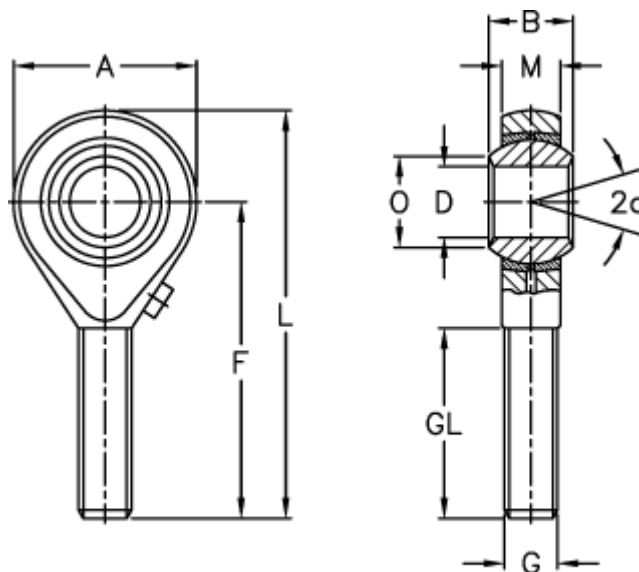

Article number: 54300905

Description: LDK Rod end POS 5

Measures

A	= 16	L	= 41
a (degrees)	= 13	M	= 6.00
B	= 8	O	= 7.70
D	= 5	Static load C0 (kN)	= 7.3
Dynamic load C (kN)	= 2.5	Weight (g)	= 12,5
F	= 33		
g	= M5		
GL	= 20		